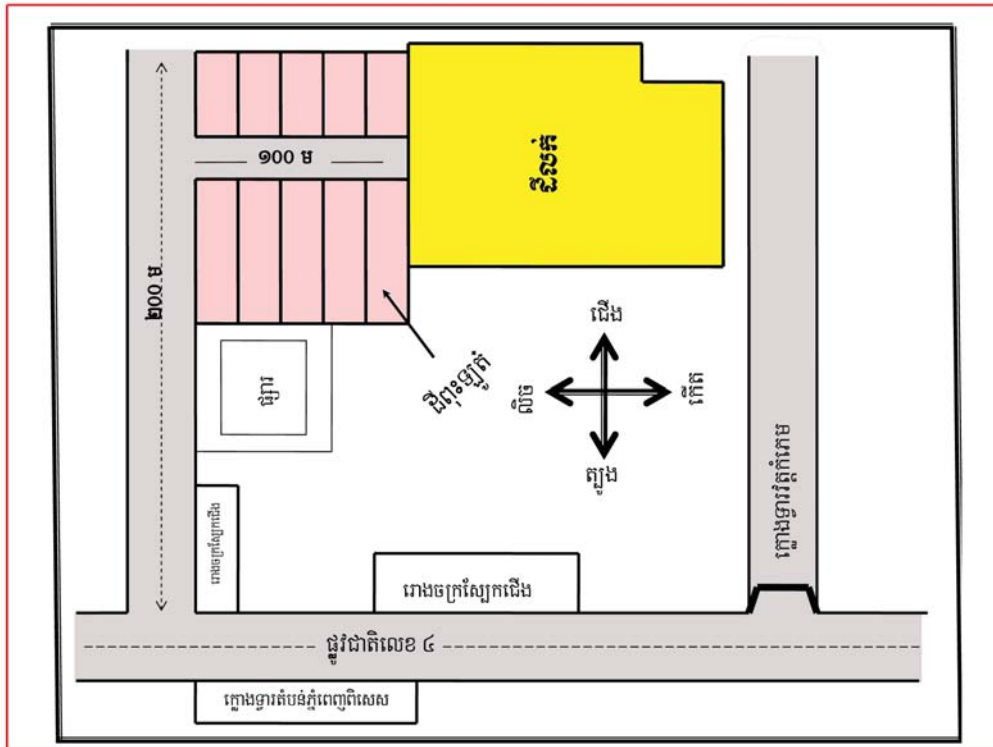

OFFER AT :

LAND FOR SALE US\$ 40/sqm

Property Features:

- Location : About 200m from National Road 4, Phum Take, Khum Kombol, Srock Angsnoul, Kandal
- Land Size : 9138sqm

CONTACT INFORMATION

Mr. Po Eavkong
 Tel: (855-12) 358 958
 Email: kong_sale@bonnarealty.com.kh